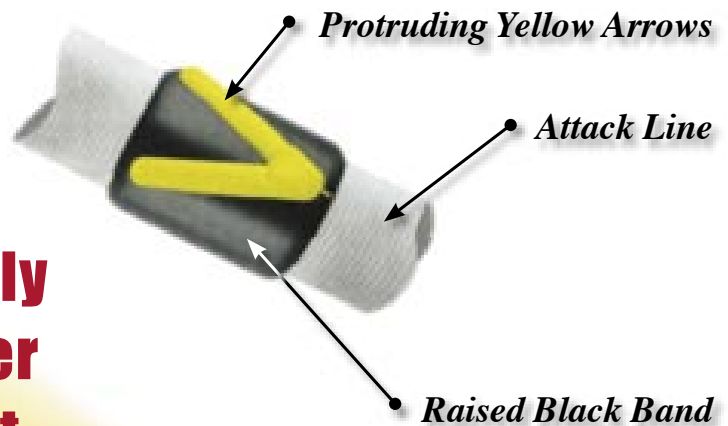

← EASY ← EXIT

***“Follow The Arrows
And Find The Exit”***

- **Available in 1 ¾” and 2 ½” only**
- **Fire Resistant Molded Rubber**
- **See or Feel The Direction Out**
- **Saves Time, Limited Air and Valued Life**
- **No Experienced Firefighter Would Bet His Life on The Coupling!**
- **Lifetime Warranty**